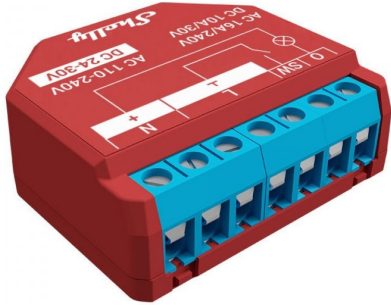

# Shelly Plus 1PM

---

<b>Artikel</b>	475185
<b>Herstellernummer</b>	SHELLY PLUS 1PM
<b>EAN</b>	3800235265017
<b>Shelly</b>	

Control and measure power consumption for wide range of home appliances and office equipment (lights, power lines, security systems, heating radiators, air conditioners, etc.) from anywhere with the smallest WiFi-operated relay switch, with Bluetooth connection

## Zusammenfassung

---

Control and measure power consumption for wide range of home appliances and office equipment (lights, power lines, security systems, heating radiators, air conditioners, etc.) from anywhere with the smallest WiFi-operated relay switch, with Bluetooth connection

Shelly Plus 1PM, Smart switch, 1P, Wireless, 2484 MHz, 50 m, Red

Shelly Plus 1PM. Type: Smart switch, Number of poles: 1P, Connectivity technology: Wireless. AC input voltage: 110 - 230 V, DC voltage range: 24 – 30, AC input frequency: 50 - 60 Hz. Width: 38 mm, Depth: 42 mm, Height: 17 mm

### Weight & dimensions

Width	38 mm
Depth	42 mm
Height	17 mm