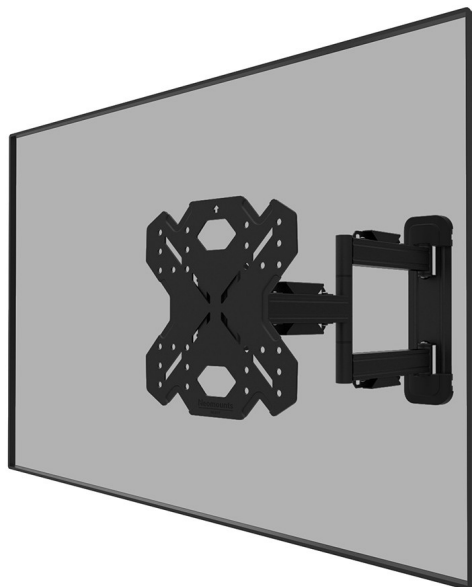

Neomounts WL40S-850BL12 TV mount/stand

Neomounts

Artikel	422244
Herstellernummer	WL40S-850BL12
EAN	8717371448790
Neomounts	

The Neomounts WL40S-850BL12 LEVEL is a full motion wall mount for flat screens up to 55" with a maximum weight capacity of 40 kg. The versatile tilt (14°) and swivel (60°) technology allows you to create the optimum viewing angle. The mount can be levelled for the perfect installation.

The LEVEL-850 wall mount has a depth of 4,7-55,5 cm and is suitable for screens that meet VESA hole pattern 100x100 to 200x200mm.

The WL40S-850BL12 features a nifty Easy-release system, that allows you to attach the TV in a wink of an eye. A separate spirit level tool is included with the wall mount, as well as a fixing template, to ensure easy installation of the mount. The mount is equipped with high quality steel cable management, to secure any loose cables at the back of the screen.

Zusammenfassung

The Neomounts WL40S-850BL12 LEVEL is a full motion wall mount for flat screens up to 55" with a maximum weight capacity of 40 kg. The versatile tilt (14°) and swivel (60°) technology allows you to create the optimum viewing angle. The mount can be levelled for the perfect installation.