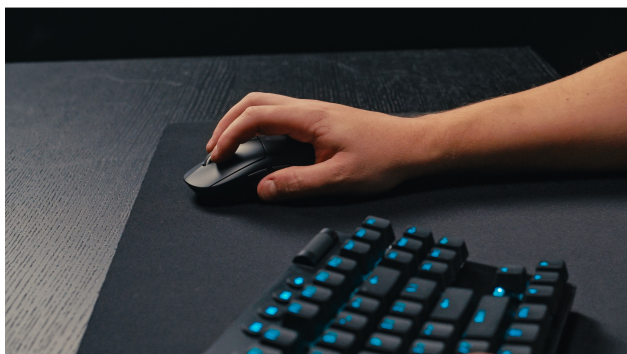

Logitech G 910-006631 mouse

Artikel	344741
Herstellernummer	910-006631
EAN	5099206104532
Logitech G	

Zusammenfassung

Logitech G 910-006631, Right-hand, Optical, RF Wireless, 32000 DPI, 0.5 ms, Black

Logitech G 910-006631. Form factor: Right-hand. Movement detection technology: Optical, Device interface: RF Wireless, Movement resolution: 32000 DPI, Response time: 0.5 ms, Buttons type: Pressed buttons, Buttons quantity: 5, Scroll type: Wheel, Acceleration (max): 40 G. Power source: Batteries. Product colour: Black

Merkmale

Ergonomics

On/off switch	Yes

System requirements

Windows operating systems supported	Yes

Packaging data

Quantity per pack	1 pc(s)
Cables included	USB Type-A to USB Type-C

Design

Packaging content

Receiver included	Yes
Wireless receiver interface	USB Type-A
Batteries included	Yes
User guide	Yes

Weight & dimensions

Width	63.5 mm
Depth	125 mm
Height	40 mm
Weight	60 g

Power

Power source	Batteries
Rechargeable	Yes
Number of batteries supported	1