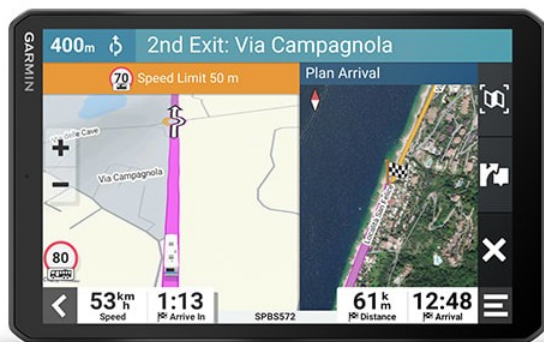

# Garmin Camper 895 navigator

---

<b>Artikel</b>	243783
<b>Herstellernummer</b>	010-02748-15
<b>EAN</b>	0753759308469
<b>Garmin</b>	

## Zusammenfassung

---

Garmin Camper 895, Internal, Memory card, 20.3 cm (8"), 1280 x 800 pixels, TFT, 172.7 x 106.7 mm (6.8 x 4.2")

Garmin Camper 895. Antenna: Internal. Map storage: Memory card. Display diagonal: 20.3 cm (8"), Display resolution: 1280 x 800 pixels, Display: TFT. Storage media type: Memory card, Compatible memory cards: MicroSD (TransFlash), Internal storage capacity: 32 GB. Form factor: Fixed, Product colour: Black, Interface type: Touch Screen