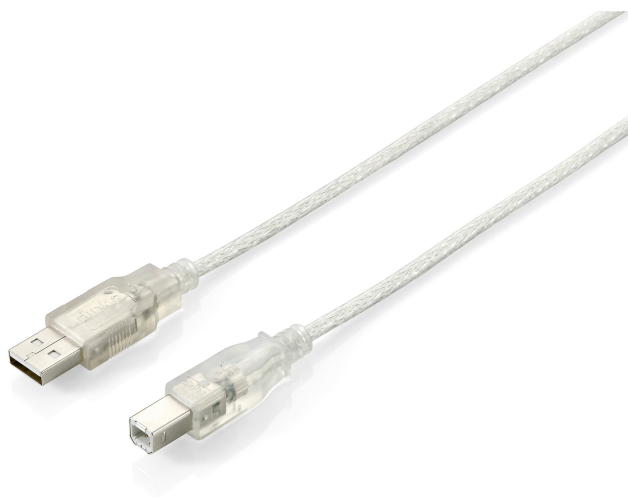

# Equip 128653 USB cable

---

<b>Artikel</b>	21260517
<b>Herstellernummer</b>	128653
<b>EAN</b>	4015867117231
Equip	

The equip® USB type A male to type B male cable is high-quality with double shielding to help deliver ultrafast and error-free data transmissions for top performance. Simply plug-and-play to connect a computer (PC/Mac) or USB hub to a printer, scanner, multifunction printer (MFP) or other USB peripherals to achieve full high-speed transfer rate of up to 480Mbps.

## Zusammenfassung

---

The equip® USB type A male to type B male cable is high-quality with double shielding to help deliver ultrafast and error-free data transmissions for top performance. Simply plug-and-play to connect a computer (PC/Mac) or USB hub to a printer, scanner, multifunction printer (MFP) or other USB peripherals to achieve full high-speed transfer rate of up to 480Mbps.

Equip USB 2.0 Type A to Type B Cable, 1.0m , Transparent silver, 1 m, USB A, USB B, USB 2.0, Male/Male, Silver, Transparent

Equip USB 2.0 Type A to Type B Cable, 1.0m , Transparent silver. Cable length: 1 m. Connector 1: USB A, Connector 2: USB B, USB version: USB 2.0, Connector gender: Male/Male, Maximum data transfer rate: 0.48 Gbit/s, Product colour: Silver, Transparent, Magnetically shielded

## Features

USB version	USB 2.0
Connector 1	USB A
Connector 2	USB B
Connector gender	Male/Male
Connector 1 gender	Male
Connector 2 gender	Male
Connector 1 form factor	Straight
Connector 2 form factor	Straight
AWG wire size	28
Magnetically shielded	Yes
Number of shielding layers	2
Maximum data transfer rate	480 Mbit/s
Maximum data transfer rate	0.48 Gbit/s
Product colour	Silver, Transparent
Plug and Play	Yes