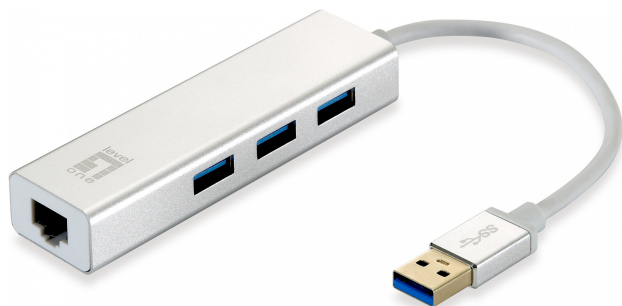

LevelOne USB-0503 network card

Artikel	21230314
Herstellernummer	USB-0503
EAN	4015867190562
LevelOne	

Fast and easy connection with USB

The LevelOne USB Hub and Gigabit Ethernet Combo Adapter allows you to connect to the internet easily through the built-in USB port on your laptop. Now you no longer need to have an Ethernet connection in order to surf the web. This is an ideal solution for MacBook or other Windows computers that may have wireless built-in but don't come with an Ethernet port. Sometimes you need to physically connect to a network cable to help transfer files or access secure information. The USB-0503 easily does the job, all through your USB port. The USB-0503 also combines a regular USB hub. So you can connect external USB peripherals, such as a MP3 player, digital camera, printer or pen drive. The USB-0503 establishes a direct point-to-point contact between the hub and the adapter that's plugged into your PC.

Zusammenfassung

Fast and easy connection with USB

The LevelOne USB Hub and Gigabit Ethernet Combo Adapter allows you to connect to the internet easily through the built-in USB port on your laptop. Now you no longer need to have an Ethernet connection in order to surf the web. This is an ideal solution for MacBook or other Windows computers that may have wireless built-in but don't come with an Ethernet port. Sometimes you need to physically connect to a network cable to help transfer files or access secure information. The USB-0503 easily does the job, all through your USB port. The USB-0503 also combines a regular USB hub. So you can connect external USB peripherals, such as a MP3 player, digital camera, printer or pen drive. The USB-0503 establishes a direct point-to-point contact between the hub and the adapter that's plugged into your PC.