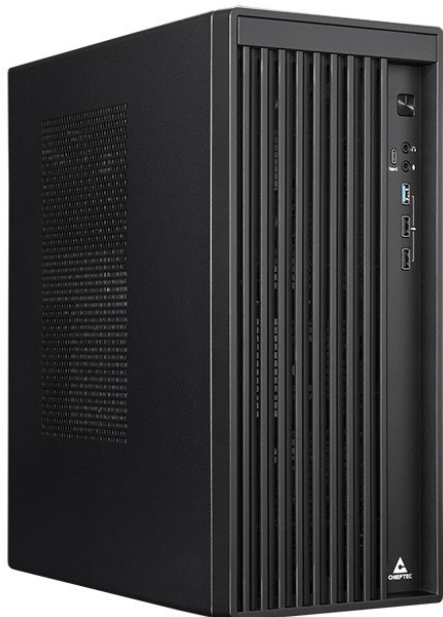

Chieftec Midi Tower BS-20B-OP, Schwarz o.NT

Artikel	141430
Herstellernummer	BS-20B-OP
EAN	0753263078889
Chieftec	

Zusammenfassung

Chieftec Midi Tower BS-20B-OP, Schwarz o.NT, Midi Tower, PC, Black, micro ATX, Mini-ITX, Home/Office, 14.3 cm

Chieftec Midi Tower BS-20B-OP, Schwarz o.NT. Form factor: Midi Tower, Type: PC, Product colour: Black. Supported power supply form factors: ATX. Front fans diameters supported: 80 mm, Rear fans installed: 1x 90 mm, Rear fans diameters supported: 90 mm. Supported HDD sizes: 2.5,3.5,5.25". Width: 170 mm, Depth: 329 mm, Height: 408 mm

Width	170 mm
Depth	329 mm
Height	408 mm
Weight	4.49 kg
Material thickness	0.8 mm

Design

Form factor	Midi Tower
Type	PC
Product colour	Black
Supported motherboard form factors	micro ATX, Mini-ITX
Number of 3.5" bays	2
Number of internal 3.5" bays	2
Number of external 5.25" bays	1
Number of expansion slots	4
Suitable for	Home/Office
Tempered glass panel(s)	No
Maximum CPU cooler height	14.3 cm
Maximum graphics card length	27 cm
Cable lock slot	Yes
Cable lock slot type	Kensington