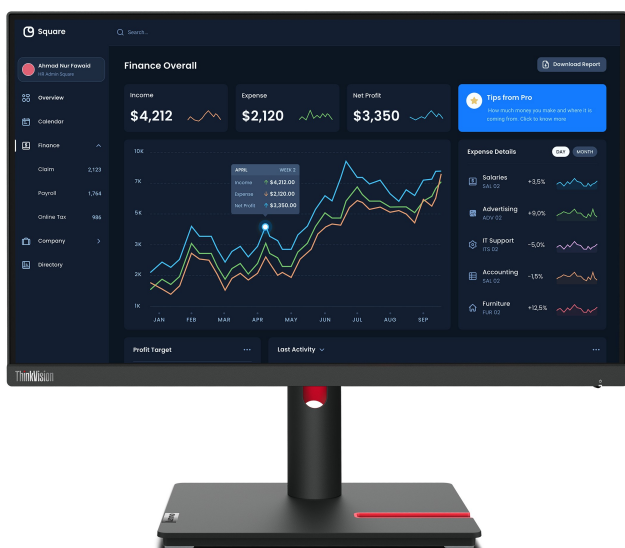

# Lenovo ThinkVision T22i-30 LED display

---

Artikel  
Herstellernummer  
EAN  
Lenovo

133982  
63B0MAT6EU  
0196380286032

Crafted to power performance and connectivity, the ThinkVision T22i-30 Monitor is a great force multiplier that lets you get more done. A practical 21.5-inch screen with FHD (1920 x 1080) resolution delivers a remarkably rich viewing experience with sharp and crisp picture quality. The monitor sports an IPS panel with wider viewing angles that afford vivid views with no loss of color or contrast when viewed from any direction. Experience a wider color gamut with 99% sRGB complemented by a high contrast ratio of 1000:1. Enjoy a distraction-free viewing landscape with the monitor's 3-side NearEdgeless bezel design that supports a multi-screen setup, delivering seamless generous views with minimal interference. The ThinkVision T22i-30 Monitor's in-built Natural Low Blue Light technology protects your eyes from harmful blue light, while TÜV Rheinland Eye Comfort certification reduces visual fatigue, making it the perfect partner for long working hours. A host of connectivity options including VGA, DP 1.2, HDMI 1.4 with Audio Out, and four USB 3.2 Gen 1\* ports ensure you can plug in and connect with effortless ease. A highly adjustable ergonomic stand, with tilt, swivel, lift, and pivot functions help you adjust the monitor to complement your posture and free you of any physical strain. A smaller base with an integrated phone rack saves precious desk real estate. The ThinkVision T22i-30 Monitor stays in step with the latest TCO 9.0 regulations and comes in specially designed environmentally friendly packaging that's easy on your conscience and on the environment. Powered with features that accelerate your productivity, the ThinkVision T22i-30 Monitor takes performance and comfort to a whole new level.