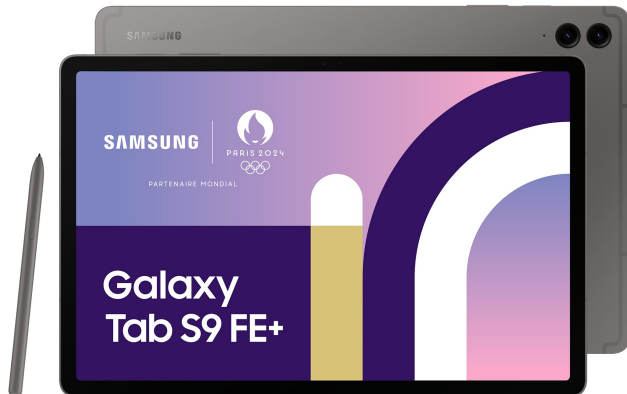

Samsung Galaxy Tab S9 FE+ S9 FE+

Artikel	133603
Herstellernummer	SM-X610NZAEEUB
EAN	8806095165035
Samsung	

Circle it, find it. Just like that

Experience Circle to Search with Google and search like never before, Simply circle around an object to get Google Search results. Its a new visual way to find what youre looking for.

Search like never before with Circle to Search with Google.

Colourful design that lets you shine

Step into a world of fun creative possibilities and entertainment with Galaxy Tab S9 FE and Tab S9 FE+. View, create and share what you love in vivid detail on the bright, immersive screen. Both models come in Grey, Mint, Silver or Lavender to effortlessly match your unique vibe.

Power up your notetaking with S Pen

Write, sketch, and draw on your favourite notetaking app with the redesigned water and dust-resistant in-box S Pen. Now in four trendy colours, it attaches magnetically to the back of your device and matches its style. Galaxy Tab S9 FE and Tab S9 FE+ even support S Pen Creator Edition to unleash your full creative potential.