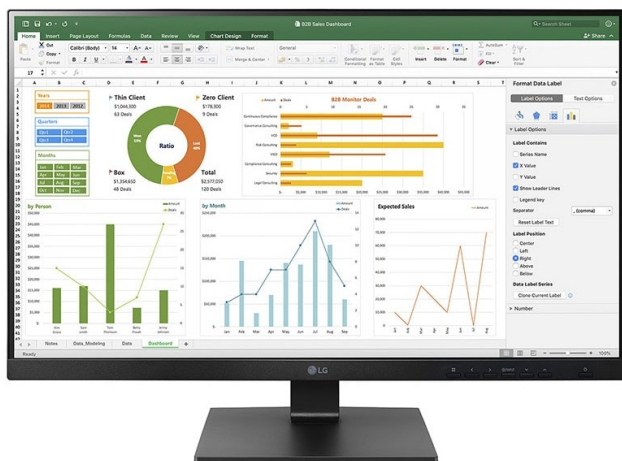

# LG 27BN65YP-B computer monitor

Artikel  
Herstellernummer  
EAN  
LG

129669  
27BN65YP-B  
8806091969514

## Zusammenfassung

LG 27BN65YP-B, 68.6 cm (27"), 1920 x 1080 pixels, Full HD, LCD, 5 ms, Black

LG 27BN65YP-B. Display diagonal: 68.6 cm (27"), Display resolution: 1920 x 1080 pixels, HD type: Full HD, Display technology: LCD, Response time: 5 ms, Native aspect ratio: 16:9, Viewing angle, horizontal: 178°, Viewing angle, vertical: 178°. Built-in speaker(s). Built-in USB hub. VESA mounting, Height adjustment. Product colour: Black

### Design

Market positioning Office  
Product colour Black  
Colour name Matt Black

## Display

Display diagonal	68.6 cm (27")
Display resolution	1920 x 1080 pixels
HD type	Full HD
Native aspect ratio	16:9
Display technology	LCD
Panel type	IPS
Backlight type	Direct LED
Touchscreen	N
Display brightness (typical)	250 cd/m <sup>2</sup>
Response time	5 ms
Anti-glare screen	Y
Screen shape	Flat
Contrast ratio (typical)	1000:1
Contrast ratio (dynamic)	5000000:1