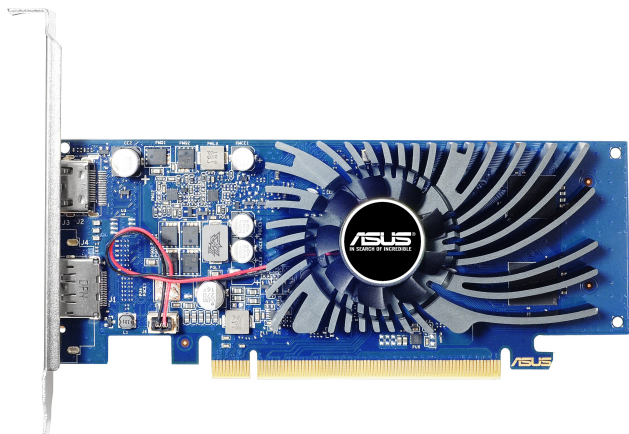

# ASUS GT1030-2G-BRK

---

<b>Artikel</b>	120566
<b>Herstellernummer</b>	90YV0AT2-M0NA00
<b>EAN</b>	4712900910223
<b>ASUS</b>	

## Graphics galore for everyone!

ASUS GeForce GT1030's single-slot design doesn't block neighboring PCIe slots, maximizing expansion flexibility, and the small size offers great compatibility with smaller chassis. Exclusive Auto-Extreme Technology with Super Alloy Power II components for superior stability. It also has GPU Tweak II for intuitive performance tweaking.

## Space-efficient single-slot design

The slimline cooling fan and single-slot design means that GT1030 doesn't block neighboring PCI Express slots, maximizing your ability to fit additional expansion cards. The small size also offers great compatibility with a wide variety of smaller chassis, so you can build in whatever form is best for your needs.

### Space-efficient single-slot design

The slimline cooling fan and single-slot design means that GT1030 doesn't block neighboring PCI Express slots, maximizing your

ability to fit additional expansion cards. The small size also offers great compatibility with a wide variety of smaller chassis, so you can build in whatever form is best for your needs.