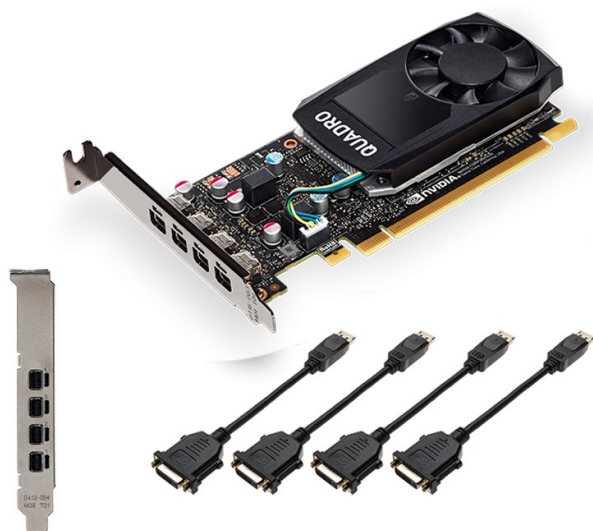

# PNY VCQP1000DVIV2-PB graphics card

---

Artikel	119833
Herstellernummer	VCQP1000DVIV2-PB
EAN	3536403375652
PNY	

### NVIDIA Quadro P1000 V2 — Full Professional Performance and Features in a Small Form Factor.

The Quadro P1000 combines a 640 CUDA core Pascal GPU, 4 GB GDDR5 on-board memory and advanced display technologies in a low-profile form factor to deliver amazing graphics performance for demanding professional applications. Support for four 4K displays (4096x2160 @ 60Hz) with HDR color gives you an expansive visual workspace to see your ideas come to life in stunning detail.

#### NVIDIA Quadro P1000 V2 — Full Professional Performance and Features in a Small Form Factor.

The Quadro P1000 combines a 640 CUDA core Pascal GPU, 4 GB GDDR5 on-board memory and advanced display technologies in a low-profile form factor to deliver amazing graphics performance for demanding professional applications. Support for four 4K displays (4096x2160 @ 60Hz) with HDR color gives you an expansive visual workspace to see your ideas come to life in stunning detail.