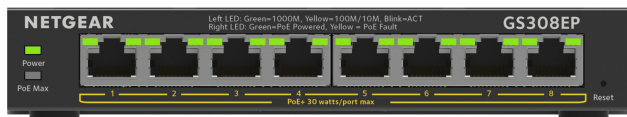

NETGEAR 8-Port Gigabit Ethernet PoE+ Plus Switch (GS308EP)

Artikel	111646
Herstellernummer	GS308EP-100PES
EAN	0606449153040
NETGEAR	

Zusammenfassung

NETGEAR 8-Port Gigabit Ethernet PoE+ Plus Switch (GS308EP), Managed, L2/L3, Gigabit Ethernet (10/100/1000), Full duplex, Power over Ethernet (PoE)

NETGEAR 8-Port Gigabit Ethernet PoE+ Plus Switch (GS308EP). Switch type: Managed, Switch layer: L2/L3. Basic switching RJ-45 Ethernet ports type: Gigabit Ethernet (10/100/1000), Basic switching RJ-45 Ethernet ports quantity: 8. Full duplex. MAC address table: 4000 entries, Switching capacity: 16 Gbit/s. Networking standards: IEEE 802.3, IEEE 802.3ab, IEEE 802.3u, IEEE 802.3x, IEEE 802.3at, IEEE 802.3af. Power over Ethernet (PoE)

Security

DHCP features	DHCP client
IGMP snooping	Yes
Loop protection	Yes

Weight & dimensions

Width	158 mm
Depth	101 mm
Height	27 mm

Data transmission

Switching capacity	16 Gbit/s
MAC address table	4000 entries
Jumbo frames support	Yes

Product colour	Black
LED indicators	Yes

Jumbo frames 9216

Ports & interfaces

Basic switching RJ-45 Ethernet ports quantity	8
Basic switching RJ-45 Ethernet ports type	Gigabit Ethernet (10/100/1000)

Power

Power source	DC
Power supply included	Yes