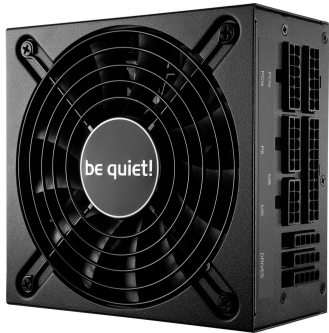

be quiet! SFX L Power power supply unit

Artikel	110987
Herstellernummer	BN239
EAN	4260052187135
be quiet!	

Compact and Silent Energy

be quiet! SFX L Power 600W is especially recommended for mini ITX PCs and compact gaming systems. It performs well beyond the ordinary, with a great combination of quietness, features, reliability and efficiency.

POWERFUL, RELIABLE AND STABLE

A strong partner for Mini ITX and compact gaming PCs

The SFX L Power supplies CPUs and GPUs with steady and dependable power thanks to a stable 12V-rail, high quality Japanese capacitors and innovative technologies such as LLC, Synchronous Rectifier and DC-to-DC conversion. 4 PCIe connectors to support multi-GPU setups.

QUIET OPERATION FOR COMPACT SYSTEMS

Optimized for low-noise operation

This PSU is perfect for compact gaming PC or HTPC users who are looking for an SFX PSU that is fitted with a 120mm fan. This model includes a temperature-controlled fan. The SFX L Power was built to be very silent thanks to the fan technology used and it produces little wasted heat.

Zusammenfassung

Compact and Silent Energy

be quiet! SFX L Power 600W is especially recommended for mini ITX PCs and compact gaming systems. It performs well beyond the ordinary, with a great combination of quietness, features, reliability and efficiency.