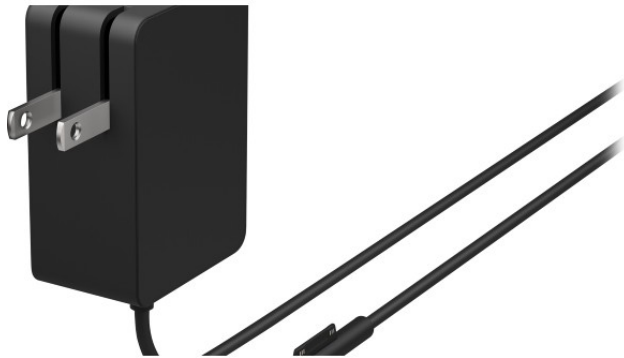

# Microsoft KVG-00002 power adapter/inverter

---

|                         |               |
|-------------------------|---------------|
| <b>Artikel</b>          | 104686        |
| <b>Herstellernummer</b> | KVG-00002     |
| <b>EAN</b>              | 0889842320909 |
| Microsoft               |               |

Made exclusively for Surface and designed to match its look and feel, the 24W Power Supply quickly recharges the battery, while the USB port lets you charge another device at the same time.

## Zusammenfassung

---

Made exclusively for Surface and designed to match its look and feel, the 24W Power Supply quickly recharges the battery, while the USB port lets you charge another device at the same time.

Microsoft KVG-00002, Notebook, Indoor, 24 W, Microsoft, Surface Go, Black

Microsoft KVG-00002. Purpose: Notebook, Power supply type: Indoor, Output power: 24 W. Product colour: Black. Width: 45.7 mm, Depth: 27.9 mm, Height: 66 mm