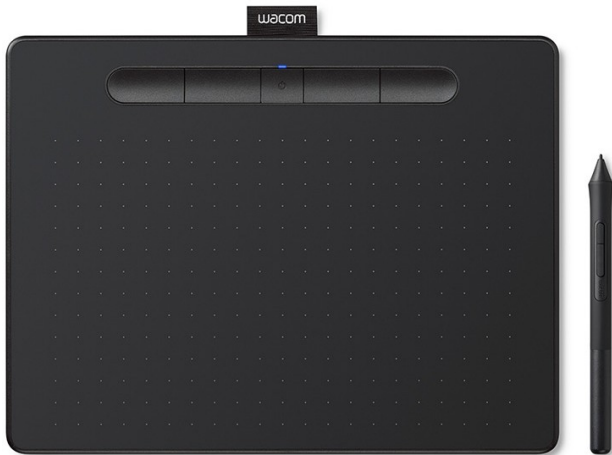

Wacom Intuos S graphic tablet

Artikel	103707
Herstellernummer	CTL-4100WLK-N
EAN	4949268621359
Wacom	

Explore new ways to get creative with Wacom Intuos

With a light, super-accurate pen and free downloadable software* to suit your style, Wacom Intuos is built to bring your wildest ideas to life.

Tailored to you

Whatever drawing style you use there are a variety of Felt and Flex Nibs to choose from*, all of them cleverly stored inside the pen itself. You can even customize the pen's two buttons and the tablet's four ExpressKeys™ to suit your creative process.

Clever, compact and stylish

The super slim and compact design means that this pen tablet is at home anywhere. But don't be fooled by its looks, it's still as durable and powerful as ever.

Push your creativity to the edges

With the active drawing area stretching edge to edge you have more room on your desk and more room to create.

Everything at your fingertips

Wacom Intuos is designed to make your creative process hassle-free. The built-in pen tray holds your pen in place, whilst the four ExpressKeys™ allow you to work quickly and easily. Plus, the addition of Bluetooth connectivity on selected models means you can connect to your PC at the click of a button.